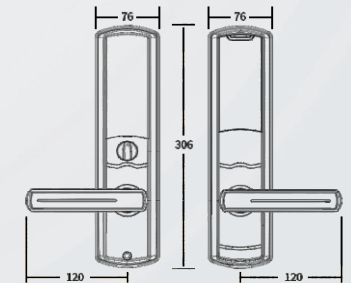

918-32-M

European Luxury Design

DIMENSION(mm)

Luxury Design Series

PARAMETER

- **Material** : Aluminum Alloy
- **Unlock Way** : Password/Mechanical Key/Card/APP(Optional)
- **Keypad Type** : 12 Digital Touch Keypad
- **Scramble Keyword** : 25 in Maximum
- **User** : 50 Password Users , 230 Card User , Total User Capacity : 230
- **Power Supply** : 4pcs AA 1.5V Alkaline Batteries/External emergency power 5V, micro-usb socket
- **Mortise** : 6052 Standard Mortise