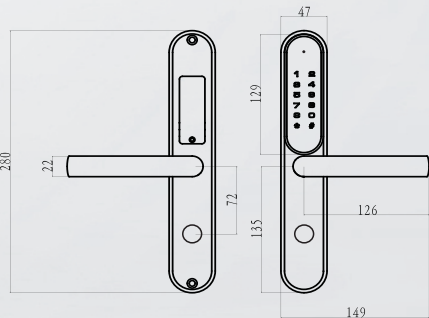

929-M

304 Stainless Steel Panel Design

IML Touch Screen To Avoid Password Information Disclosure

Adaptable For Multi EUROPEAN Mortise

UL & CE Standard Structure

DIMENSION(mm)

PARAMETER

- **Material** : IML + Stainless steel
- **Unlock Way** : Password/Mechanical Key/Card/APP
- **Keypad Type** : 12 Digital Touch Keypad
- **User** : Maximum 50 Password Users/250 Card User
- **Power Supply** : 4pcs AAA 1.5V Alkaline Batteries
- **Static Consumption** : 120uA **Dynamic Consumption** : 300mA
- **Mortise** : Standard Europe 85/72 mortise, 6# mortise, 3# mortise, ANSI

OPTIONAL COLOR

929SS-M Silver

929G-F Black

NB-IoT Lock

Remote Open By Bluetooth

Offline Generate Password

Temporary Access For House Keeper

Periodic Access For Staff