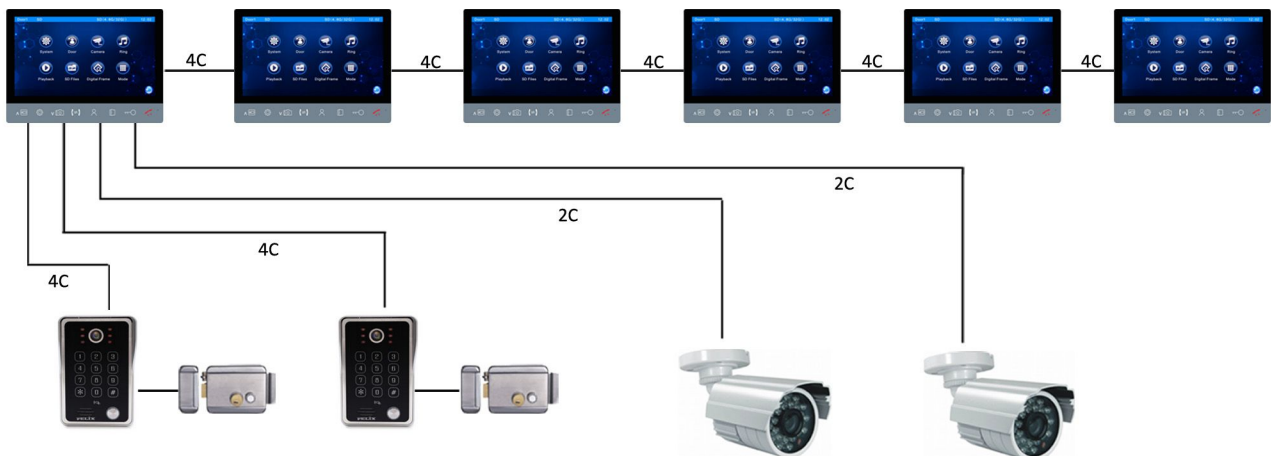

Wiring Diagram: