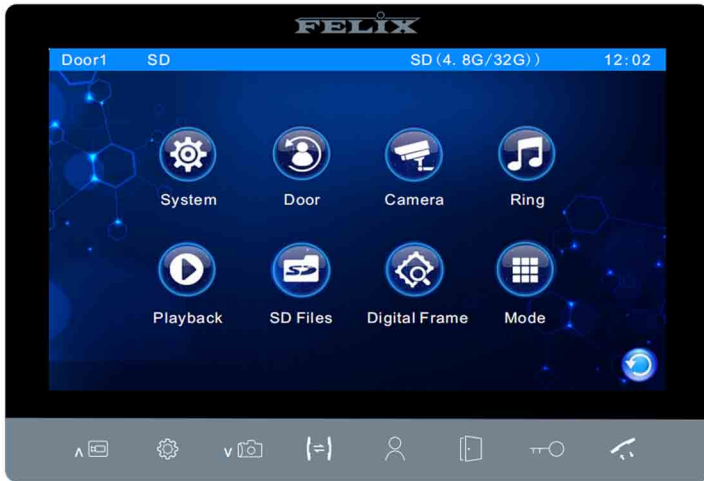

FX-D710M

Video Indoor Monitor

- High resolution 7-inch TFT color monitor.
- Operation mode: Touch button.
- Ultra-flat design with great sound quality.
- User friendly interface.
- High-definition video quality.
- Pre-video from door station allows you to see caller without answering.

Product Features:

- Talking/ Unlocking/ Monitoring/ Internal calling/ Transfer calling.
- Doorbell motion detection/ Digital photo frame/ Auto-leave message.
- MP3 & MP4 files play/ Digital clock display standby mode.
- Able to set up sleep mode at night.
- Support setting unlocking time, suitable for different electronic locks.
- Support max.32GB SD card (Optional).
- The whole system can connect up to 2 outdoor units + 6 indoor monitors + 2 cameras.

Technical Specifications:

Model	FX-D710M
Display size	7-inch TFT screen.
Screen resolution	1024*600.
Conversation method	Hands-free communication.
Operation mode	Sensor touch button.
System	Support up to 2 call panels + 6 indoor monitors + 2 CCTV cameras.
Installation type	Surface mounted.
Power supply	12V DC.
Power consumption	200mA Max.
Workable locks	Electric lock, Magnetic lock (NO/NC/COM).