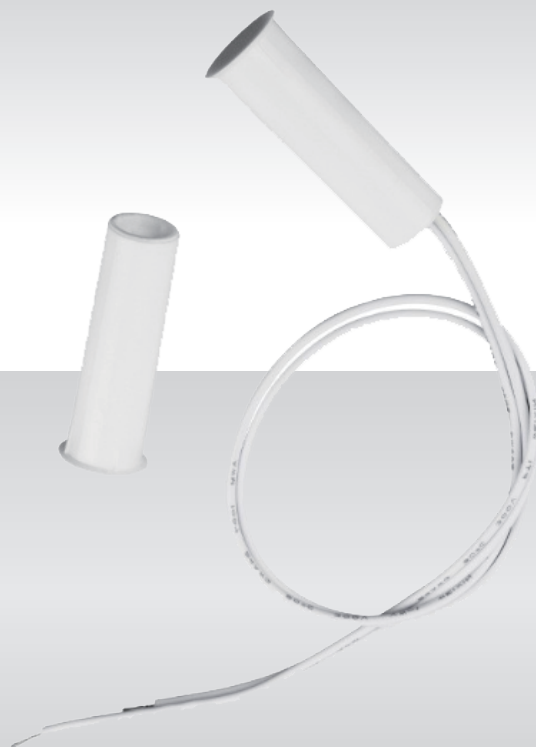

WOODEN MAGNETIC F-C07W

Specification

Dimension: $\phi 10 \times 33\text{mm}$

Case Material: ABS

Color: White/brown

Gap: 15-25mm

Current / Voltage / Power: 0.5A/100V/10W

Connecting type: 1007-24#-250mm wire

Output: NC/NO/COM

Installation: Concealed drilling

Package: 20 sets / bag,

Package: 40 sets/bag, 200 sets/carton

Carton size: 375*295*300mm

Dimensions